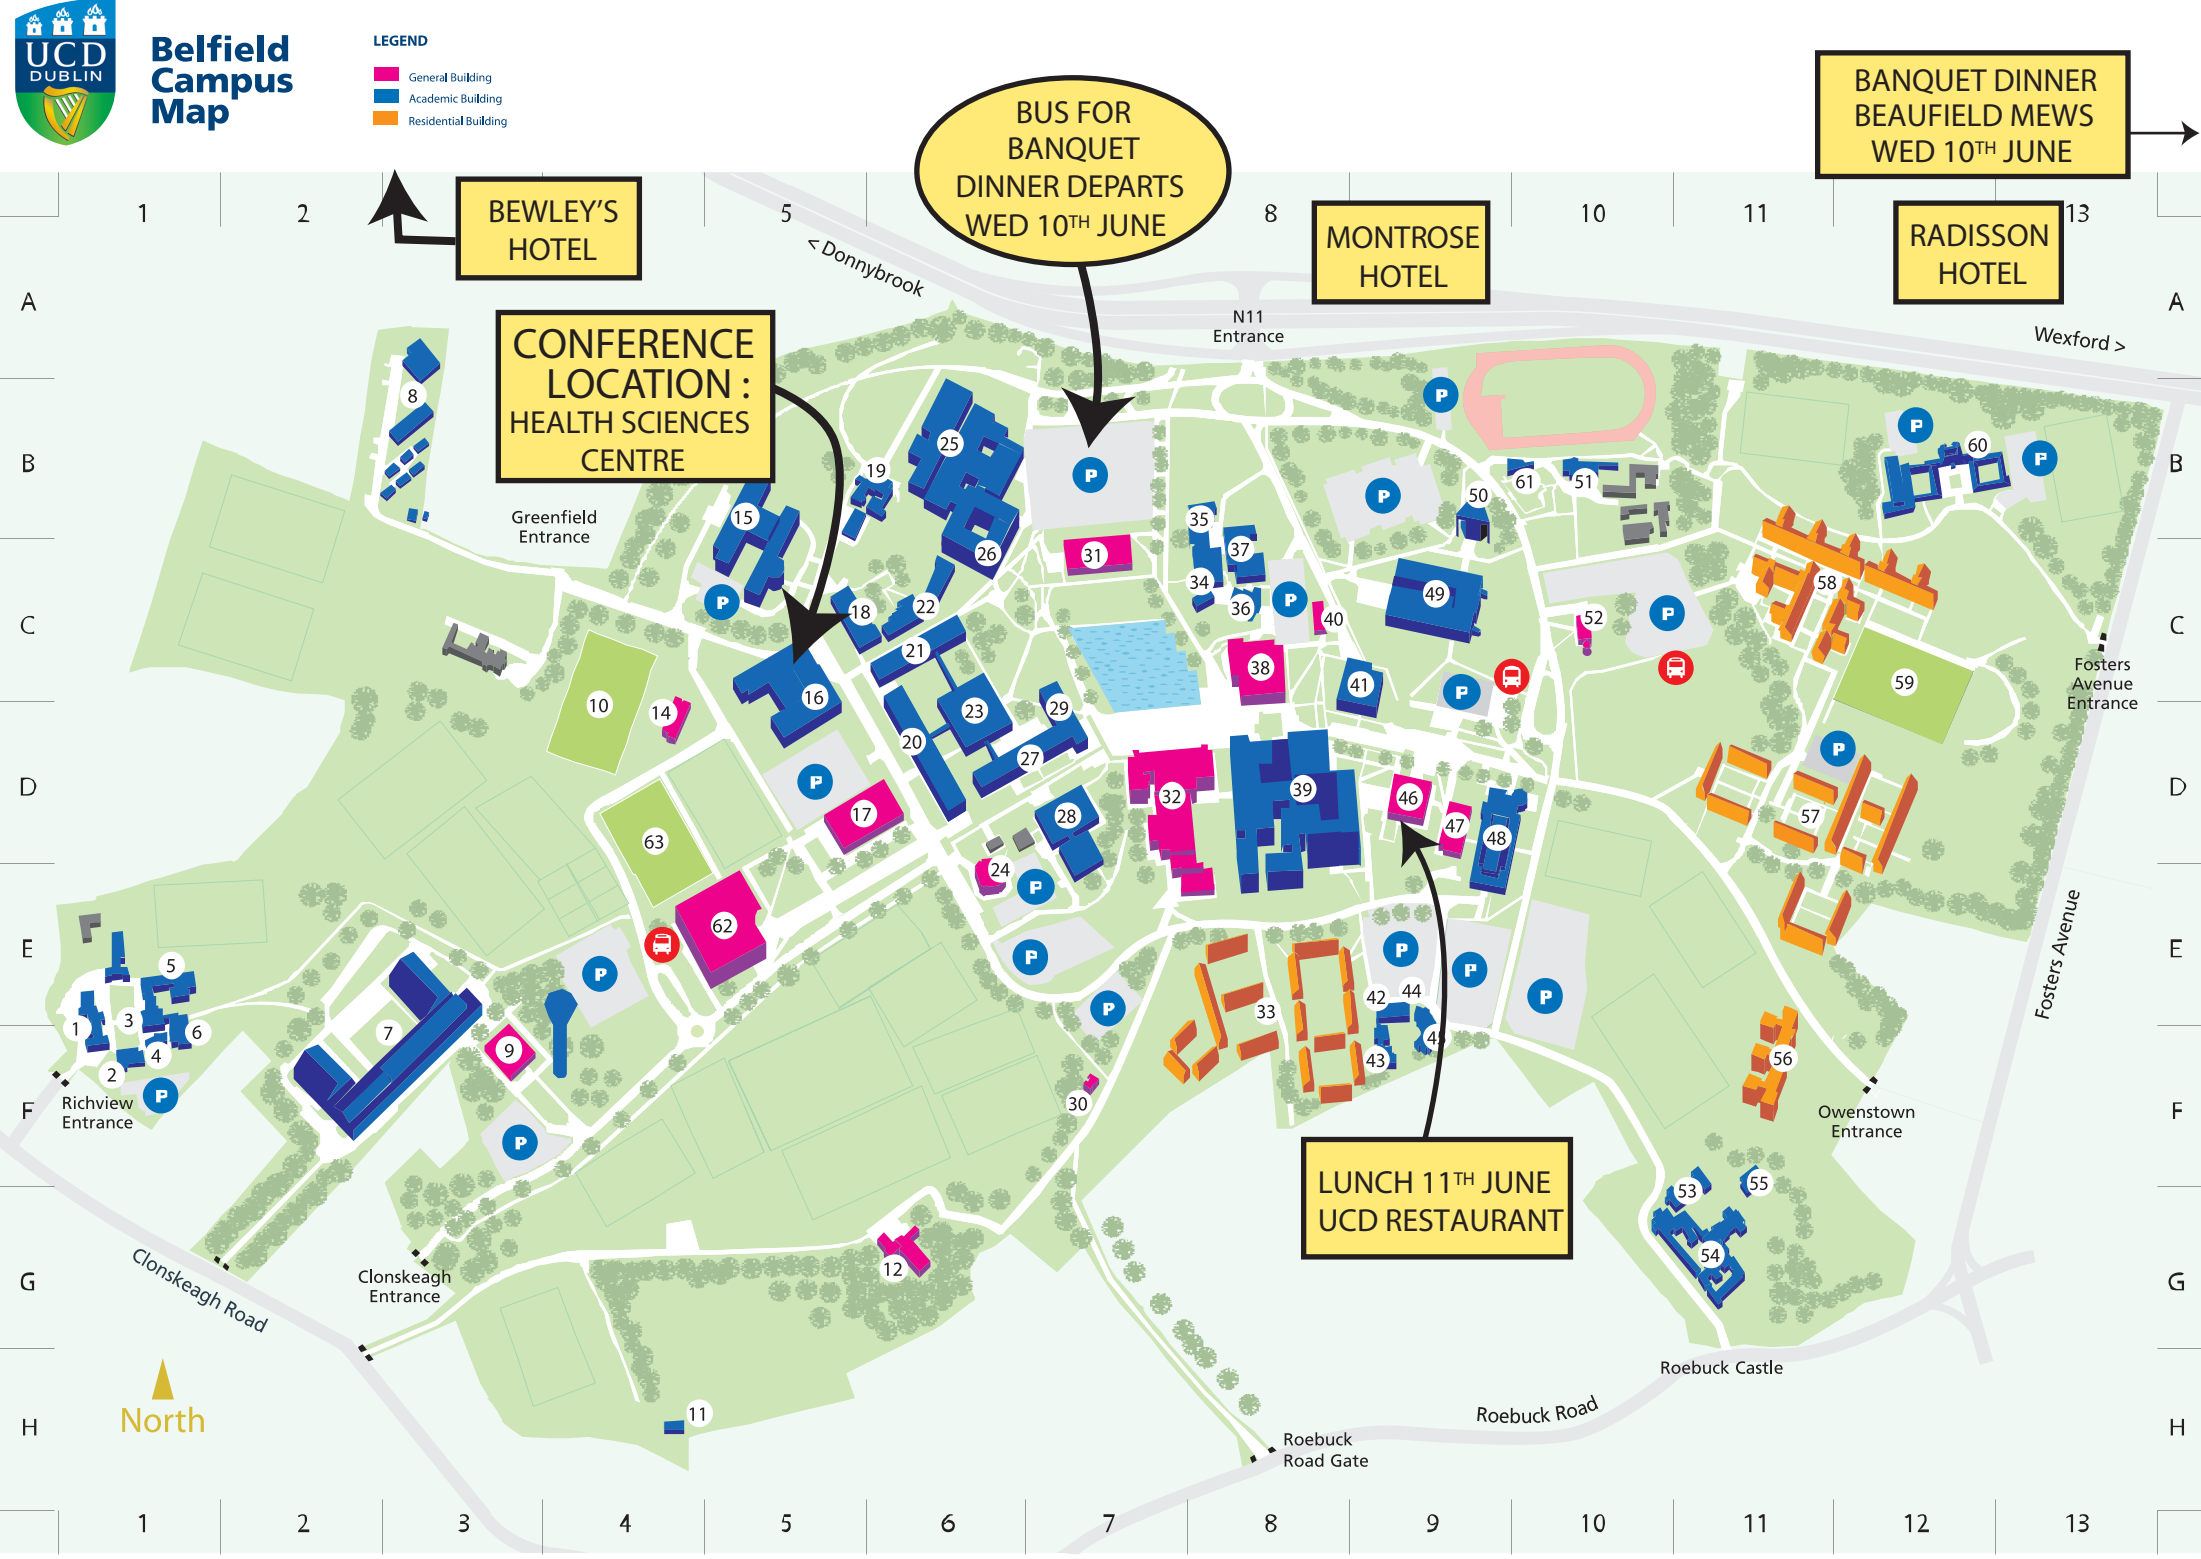

# Belfield Campus Map

- LEGEND**
- General Building
  - Academic Building
  - Residential Building

**BEWLEY'S HOTEL**

**BUS FOR BANQUET DINNER DEPARTS WED 10<sup>TH</sup> JUNE**

**MONTROSE HOTEL**

**BANQUET DINNER BEAUFIELD MEWS WED 10<sup>TH</sup> JUNE**

**RADISSON HOTEL**

**CONFERENCE LOCATION: HEALTH SCIENCES CENTRE**

**LUNCH 11<sup>TH</sup> JUNE UCD RESTAURANT**

1 2 3 4 5 6 7 8 9 10 11 12 13

A  
B  
C  
D  
E  
F  
G  
H

A  
B  
C  
D  
E  
F  
G  
H